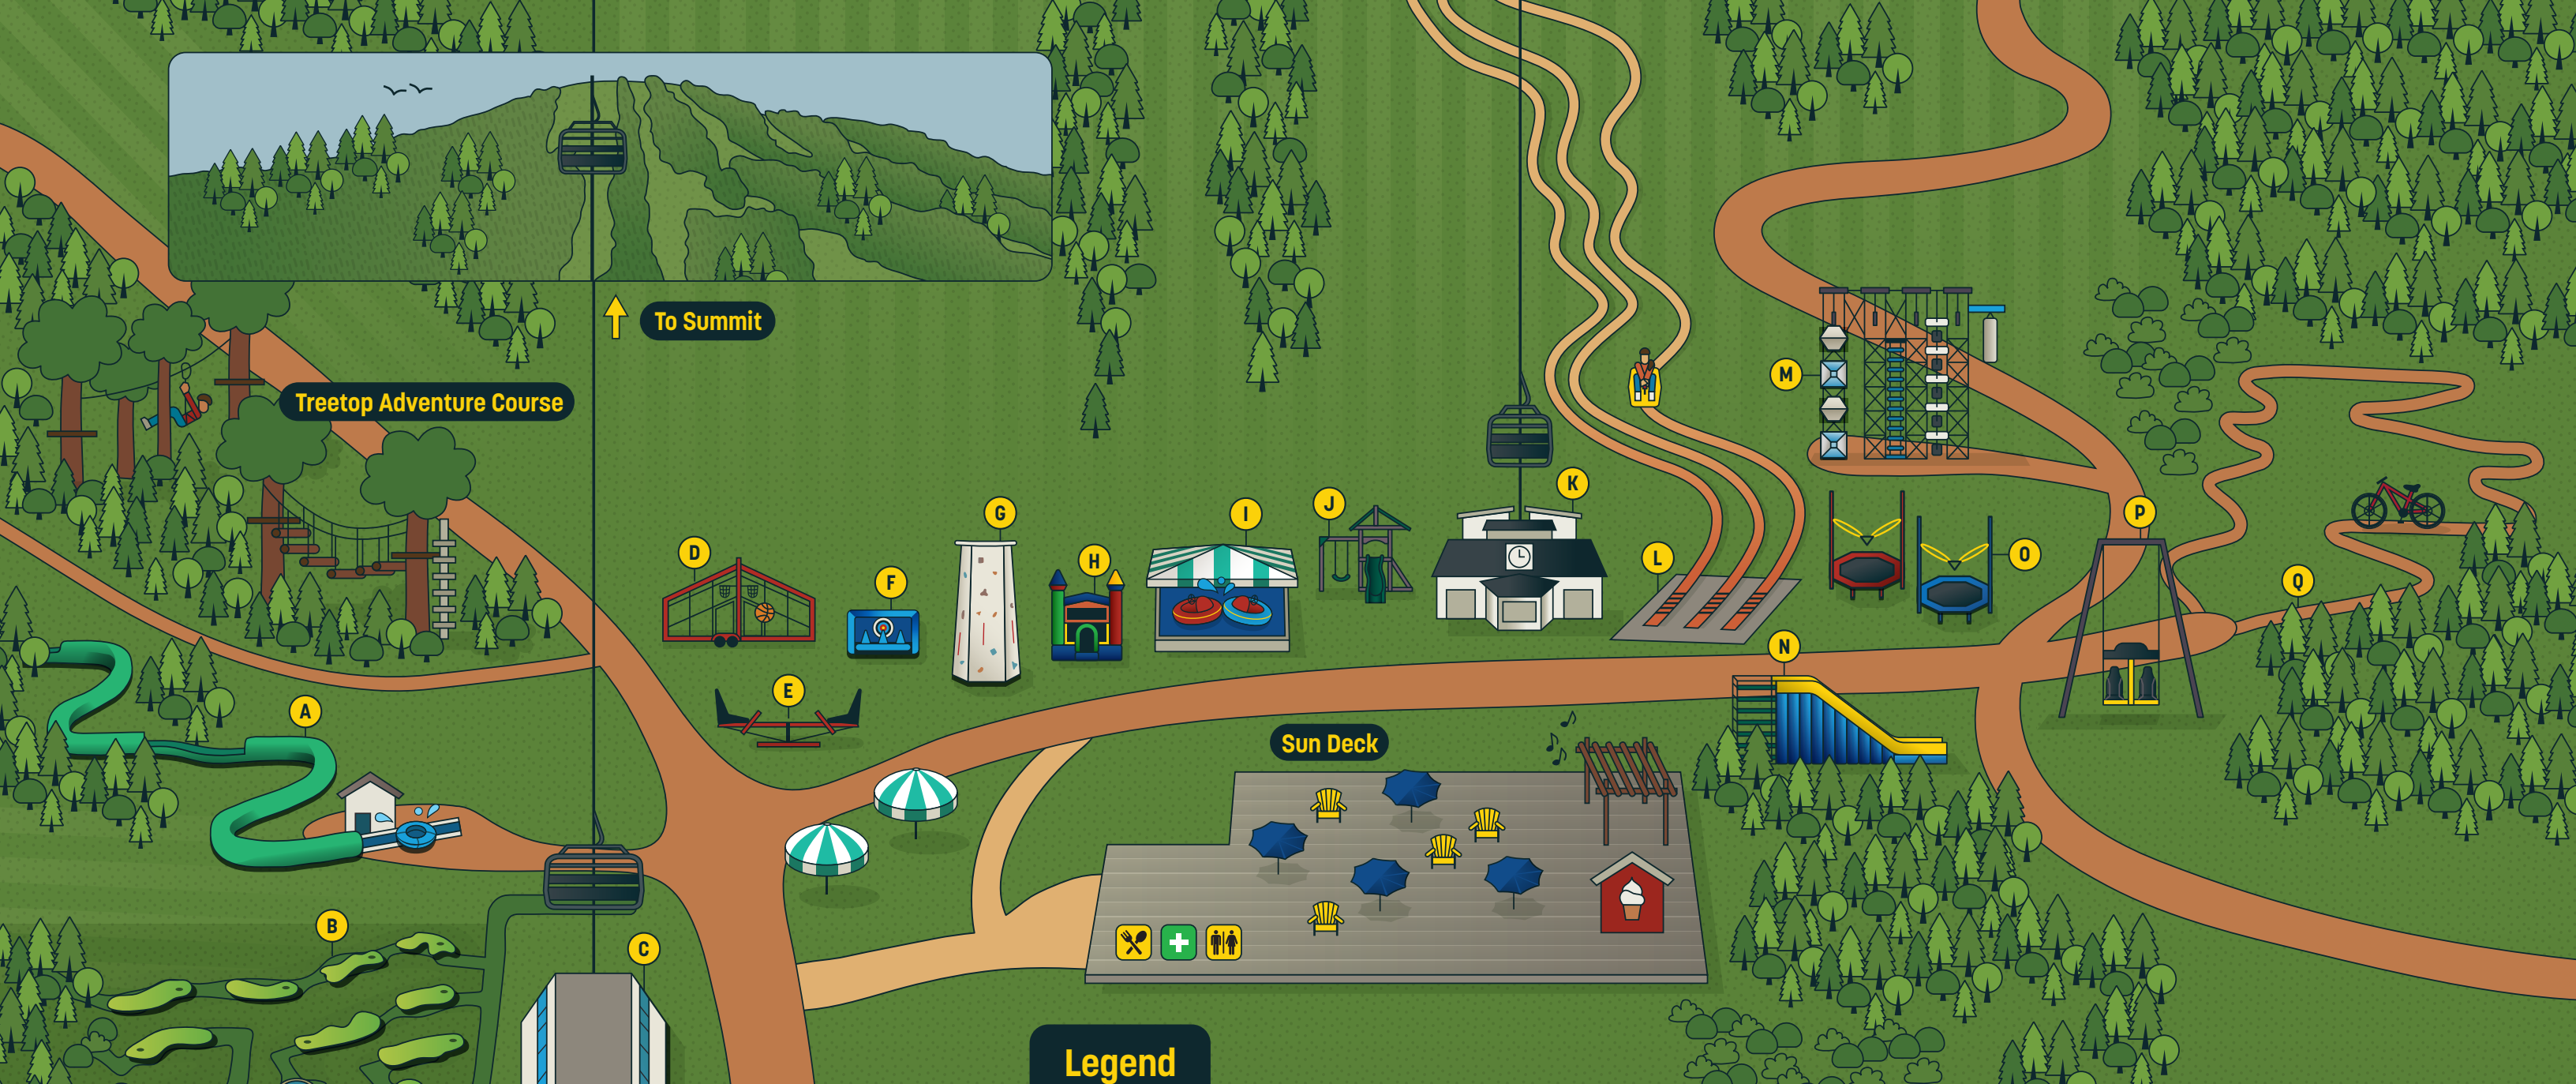

↑ To Summit

Treetop Adventure Course

Legend

- | | | |
|---|--|----------------------------|
| A Big Splash Waterslide | G Climbing Wall | L Alpine Slide |
| B Mini Golf | H Bounce House | M Mountain Towers |
| C Scenic Chairlift (Summit Access) | I Bumper Boats | N Spider Climb |
| D Shoot n' Shower Basketball | J Playground | O Bungee Trampoline |
| E Twin Spin | K Alpine Chairlift (Access to Alpine Slide) | P Giant Swing |
| F Archery | | Q Kids Bike Tracks |
-
- | | | |
|-----------------|-----------|-----------|
| Food & Beverage | First Aid | Restrooms |
|-----------------|-----------|-----------|

Ride Guide

Age and size requirements vary by feature. Scan here to learn more.

Bromley
 MOUNTAIN ADVENTURE PARK

VERMONT
 ADAPTIVE
 Ski & Sports

FOREST SERVICE
 U.S.
 DEPARTMENT OF AGRICULTURE

3984 VT Rt. 11
 Peru, VT 05152
 802-824-5522